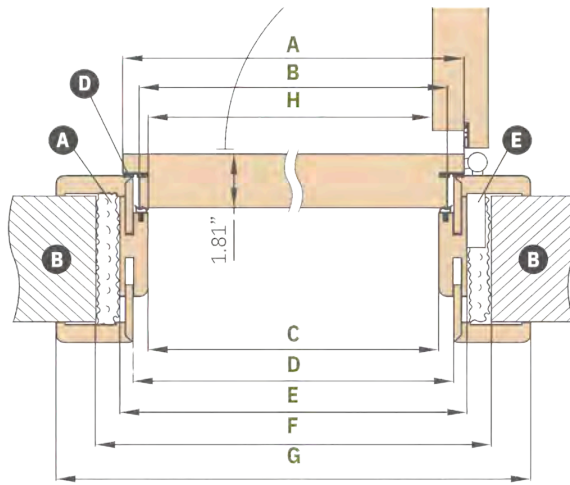

*installation width for a steel door frame

HERSE

HERSE SET doors are designed for public and residential buildings as internal entrance doors or garage doors. These doors are not fire rated.

- A** caulking foam
- B** wall
- C** floor
- D** gasket
- E** catch hole