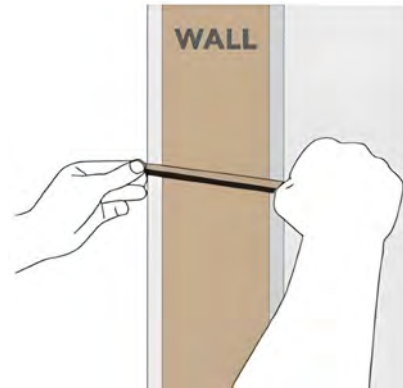

FRAMING SPECIFICATIONS

FRAME AND HEADER				
MILLIMETERS		INCHES		INCHES
FROM	TO	FROM	TO	WALL JAMB SIZE
95	115	3.74	4.53	3" 3/4 - 4" 1/2
115	135	4.53	5.31	4" 1/2 - 5" 1/4
135	155	5.31	6.10	5" 1/4 - 6" 1/8
155	175	6.10	6.89	6" 1/8 - 6" 7/8
175	195	6.89	7.68	6" 7/8 - 7" 2/3
195	215	7.68	8.46	7" 2/3 - 8" 3/8
215	235	8.46	9.25	8" 3/8 - 9" 1/4
235	255	9.25	10.03	9" 1/4 - 10"
255	275	10.03	10.83	10" - 10" 3/4
275	295	10.83	11.61	10" 3/4 - 11" 1/2
295	315	11.61	12.40	11" 1/2 - 12" 3/8
315	355	12.40	13.98	12" 3/8 - 14"
355	375	13.98	14.76	14" - 14" 3/4
375	395	14.76	15.55	14" 3/4 - 15" 1/2
395	415	15.55	16.34	15" 1/2 - 16" 1/3

Wall Thickness

Take your wall thickness measurement from edge to edge (as illustrated here).

Measuring the Jamb Width

Jamb width refers to the thickness of the wall where the door unit will be installed.

Accurately measuring this is crucial when replacing a door unit. If the jamb is too narrow, it may leave the rough opening or framing exposed. On the other hand, if it's too wide, it will need to be trimmed to fit properly.

Incorrect jamb sizing can lead to issues like difficulty closing the door, poor sealing against outside elements, or drafts.