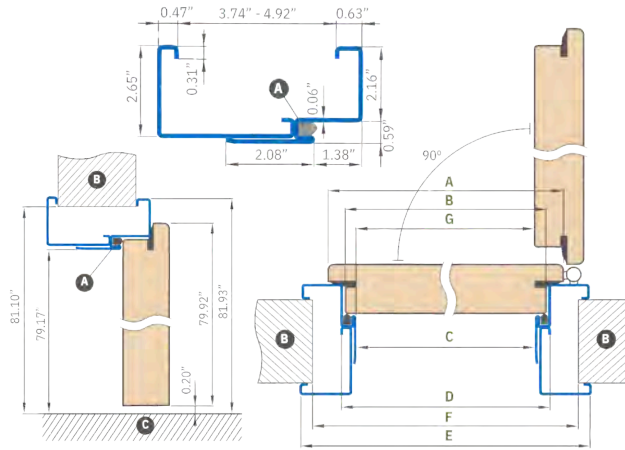

GARAGE & CONDO DOORS

LEDA EI30 & EI60

30 min and 60 min fire rated door. Only European Certification. No NFRA available.

Door width	A	B	C	D	E	F	G
80	33.86"	32.83"	32.01"	33.19"	37.91"	35.83"	31.54"
90ES*	37.80"	36.77"	35.94"	37.13"	41.46"	39.76"	35.51"
100	41.73"	40.71"	39.88"	41.06"	45.39"	43.70"	39.45"
110	45.67"	44.65"	43.82"	45.00"	49.33"	47.64"	43.39"

*installation width for a steel door frame

HERSE

HERSE SET doors are designed for public and residential buildings as internal entrance doors or garage doors. These doors are not fire rated.