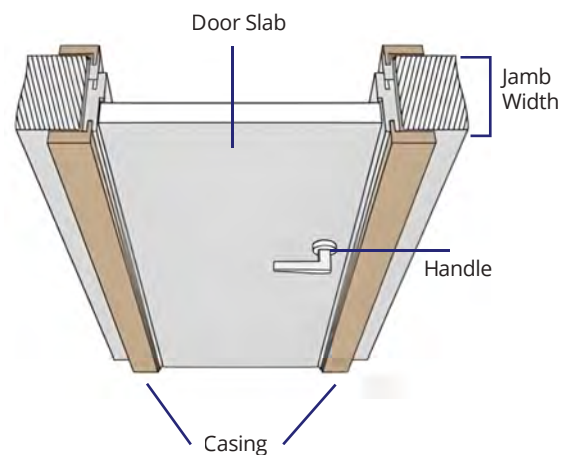

FRAMING SPECIFICATIONS

FRAME AND HEADER				
MILLIMETERS		INCHES		INCHES
FROM	TO	FROM	TO	WALL JAMB SIZE
95	115	3.74	4.53	3" 3/4 - 4" 1/2
115	135	4.53	5.31	4" 1/2 - 5" 1/4
135	155	5.31	6.10	5" 1/4 - 6" 1/8
155	175	6.10	6.89	6" 1/8 - 6" 7/8
175	195	6.89	7.68	6" 7/8 - 7" 2/3
195	215	7.68	8.46	7" 2/3 - 8" 3/8
215	235	8.46	9.25	8" 3/8 - 9" 1/4
235	255	9.25	10.03	9" 1/4 - 10"
255	275	10.03	10.83	10" - 10" 3/4
275	295	10.83	11.61	10" 3/4 - 11" 1/2
295	315	11.61	12.40	11" 1/2 - 12" 3/8
315	355	12.40	13.98	12" 3/8 - 14"
355	375	13.98	14.76	14" - 14" 3/4
375	395	14.76	15.55	14" 3/4 - 15" 1/2
395	415	15.55	16.34	15" 1/2 - 16" 1/3

Wall Thickness

Take your wall thickness measurement from edge to edge (as illustrated here).

Measuring the Jamb Width

Jamb width refers to the thickness of the wall where the door unit will be installed.

Accurately measuring this is crucial when replacing a door unit. If the jamb is too narrow, it may leave the rough opening or framing exposed. On the other hand, if it's too wide, it will need to be trimmed to fit properly.

Incorrect jamb sizing can lead to issues like difficulty closing the door, poor sealing against outside elements, or drafts.